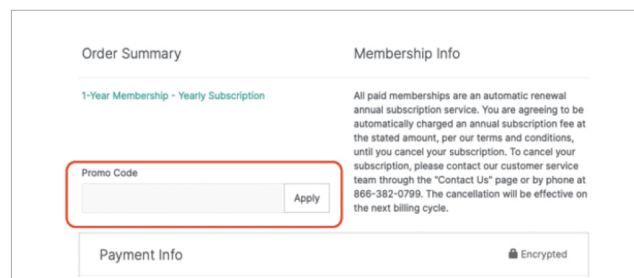

a SPECIAL OFFER FOR

Speech and Hearing BC

Save on continuing education!

Speech and Hearing BC has partnered with Continued to bring you an exclusive offer: a discounted price when you join **SPEECHPATHOLOGY.COM** or **AUDIOLOGYONLINE**. Build your skills with a year of unlimited access and earn the CEUs or hours you need!

UNLIMITED access FOR 12 MONTHS | US$89 per year (a 10% savings!) | Promo Code: **SPHRBC**

Ready to join?

- Visit www.speechpathology.com or www.audiologyonline.com.
- Click the red **Join Now** button.
- Enter your name information, then click **Create Account**.
- Enter the promo code on the payment details page and click **Apply**.
- Enter your payment information to complete the transaction.
- Expand your knowledge with online courses!

CONTACT US:

Beth Holland, MA, CCC-SLP

Director of Sales

beth.holland@continued.com | 833-726-2408 x 322

If you have an existing CE account and would like to use this discount for future renewals, log in to your account, go to **Account Settings**, enter the promo code in the **Code** box, and click **Apply**.

ONLINE CONTINUING EDUCATION FOR THE LIFE OF YOUR CAREER